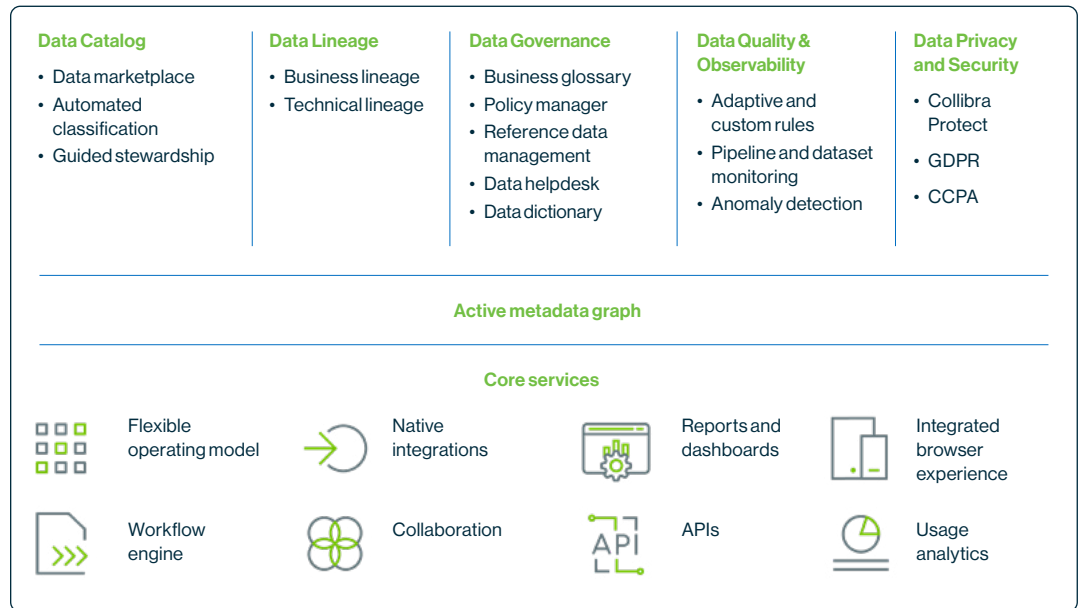

Gain full visibility of your data

Easily connect to data sources, business applications and BI tools and gain deep visibility into your data ecosystem without moving data. Provide rich content and context to all users via our powerful metadata graph.

Product highlights

Data Governance

Leverage comprehensive governance capabilities to manage data assets across your organization and create a shared language for data.

Data Catalog

Empower business users to quickly discover, evaluate and access data that matters with an enterprise data catalog.

Data Privacy and Security

Leverage automation and insights to secure sensitive data, minimize risk and scale compliance across regulations.

Data Lineage

Automatically map how data flows and transforms from system to system to provide a context-rich view of data across the enterprise.

Data Quality & Observability

Use predictive, self-service data quality to continuously monitor data quality, surface issues in real time and improve trust in your data.

Core services

Accelerate innovation with an open, scalable architecture and unify your business around a common data foundation.